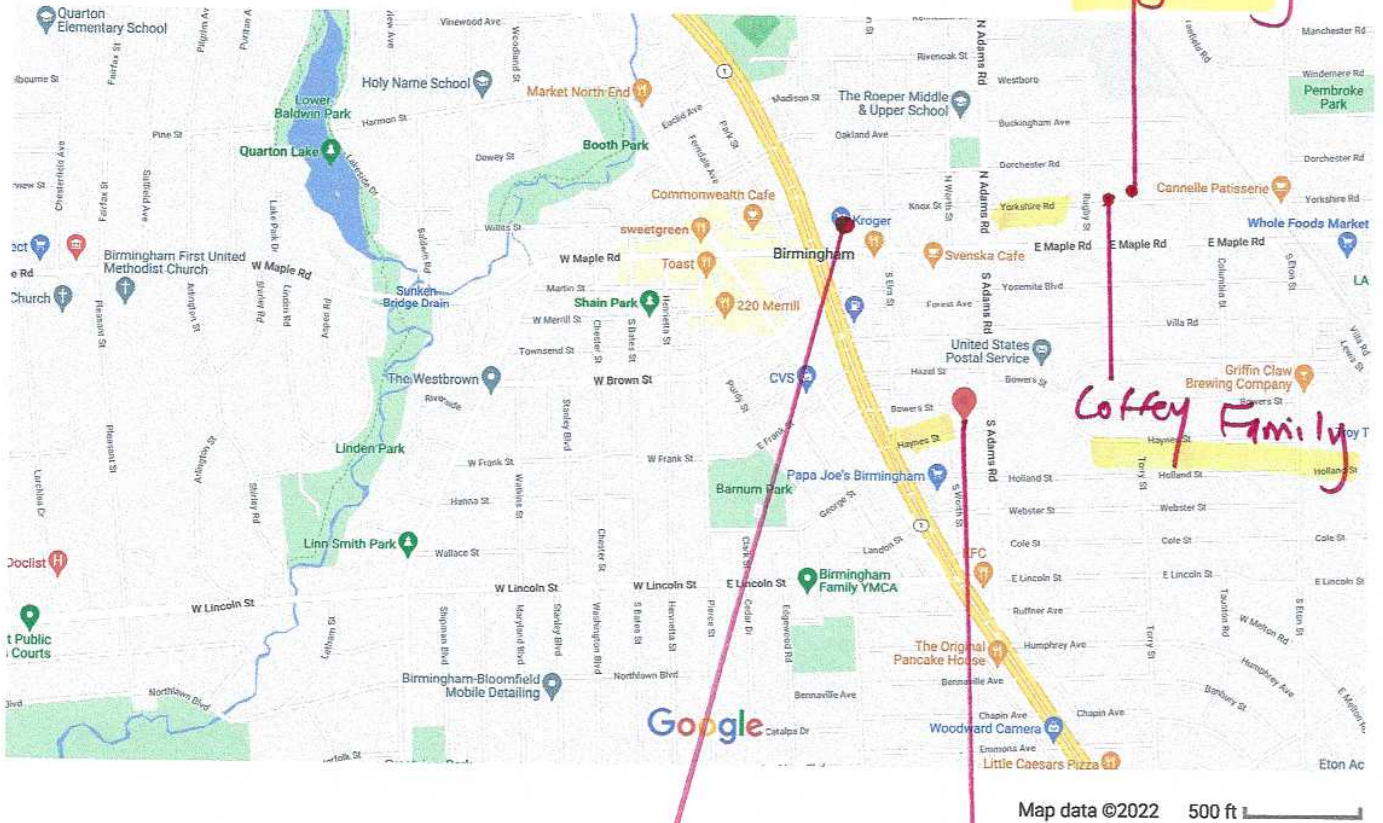

# Google Maps 1025 Haynes St

Tim King abducted site

McKinney's gallery

gallery to Yorkshire & Rugby intersection — .6 mile  
 13 min. walk

gallery to Hunter Maple Pharmacy — .5 mile  
 10 min. walk